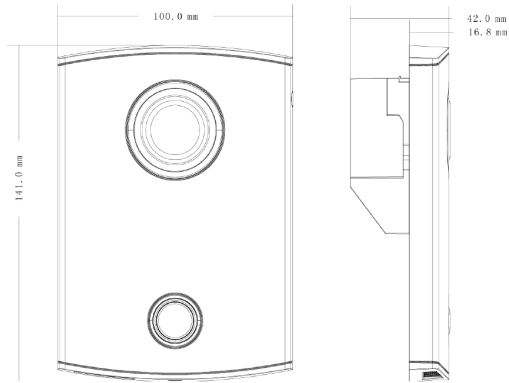

Ingress Protection	IP54
Tamper Switch	1
Installation	Flush
Material	Aluminum & Plastic
Power	DC 12V
Power Consumption	Standby ≤1W, Work ≤10W
Working Temperature	-30°C~+60°C
Relative Humidity	10%~90%RH
Dimensions	100.0mm×141.0mm×42.0mm
Weight	0.4Kg

Dimensions

View Area

Application