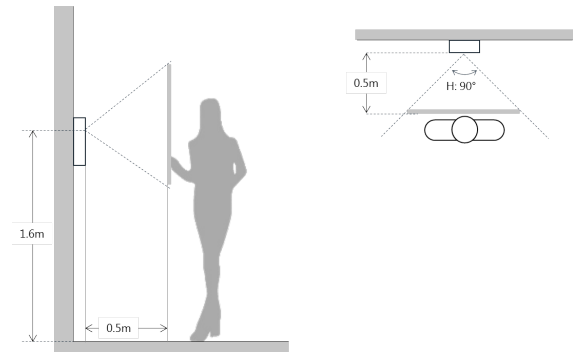

Ingress Protection	IP54
Tamper Switch	1
Installation	Flush
Material	Aluminum & Plastic
Power	DC 12V
Power Consumption	Standby ≤1W, Work ≤10W
Working Temperature	-30°C~+60°C
Relative Humidity	10%~90%RH
Dimensions	100.0mm×141.0mm×42.0mm
Weight	0.4Kg

Dimensions

View Area

Application