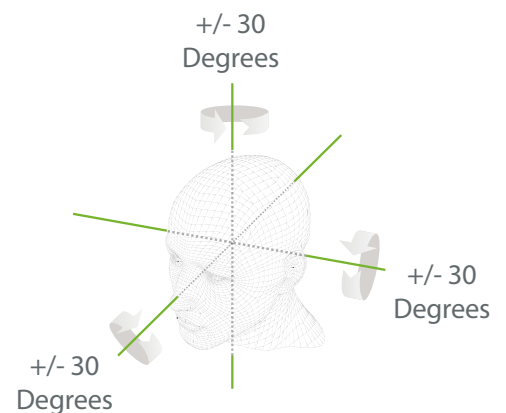

Visible Light Facial Recognition Embedded

Proactive Facial Recognition

New Height of Anti-Spoofing

Speedy Recognition

Wide Pose Angle Acceptance

Touchless for Better Hygiene

Recognition distance 2m long and extra wide angle recognition

The recognition distance has been greatly extended to 2m meters long, which significantly improves maximum traffic rate. While most of the algorithms only support +/-15° of detectable face angle, Horus TL1 doubles the detection angle in terms of head rotation and tilt to +/- 30°.

Specifications:

Display	2.8-inch Touch Screen
Face Capacity	800
User Capacity	800
Transactions	150,000
Operation System	Linux
Standard Functions	ADMS, T9 Input, DST, Camera, 9 digit user ID, Work Code, Self-service Query, Schedule Bell, Automatic Status Switch
Hardware	900MHZ Dual Core CPU Memory 512MB RAM / 512MB ROM 2MP WDR Low Light Camera Adjustable Light Brightness LED
Communication	WiFi
Operation System	Linux
Face Recongntion Speed	≤1s
Biometrics Algorithms	ZKFace VX5.8
Power Supply	5V / 2A
Working Humidity	10%-90%
Working Temperature	0 °C- 45 °C
Dimensions(W*H*D)	100*100.2*23.7mm
Supported Software	BioTime 8.0