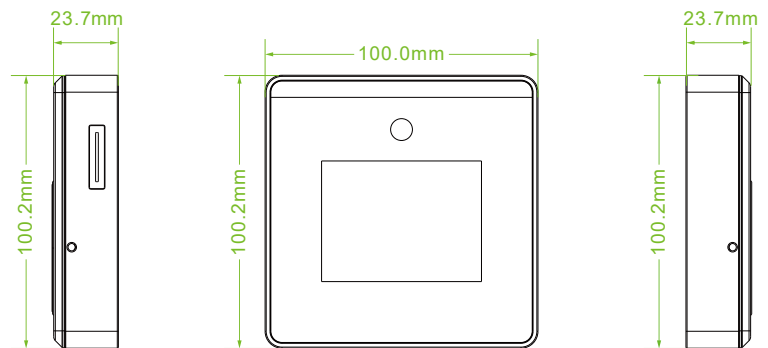

Dimensions(mm)

MySolutions Inc.

Authorized Distributor of ZKTeco Products in the Philippines
2F 201 Del Monte Ave. Brgy. Masambong QC
Tel: (02) 8-365-8488 | (02) 8-367-8188
(02) 8-257-7696 to 99
Email: sales@mysolutions.ph

V1 2020.05.27

Copyright © 2020 ZKTECO CO., LTD. All rights reserved.