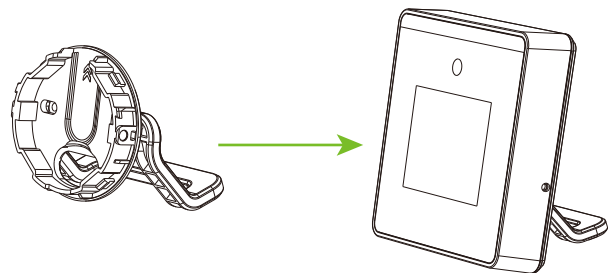

Dimensions(mm)

MySolutions Inc.

Authorized Distributor of ZKTeco Products in the Philippines
2F 201 Del Monte Ave. Brgy. Masambong QC
Tel: (02) 8-365-8488 | (02) 8-367-8188
(02) 8-257-7696 to 99
Email: sales@mysolutions.ph

V1 2020.05.27

Copyright © 2020 ZKTECO CO., LTD. All rights reserved.