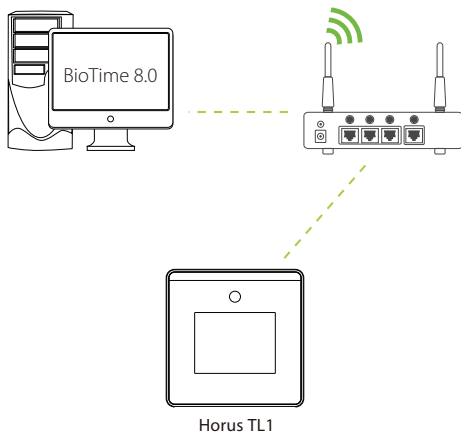

Specifications:

Display	2.8-inch Touch Screen
Face Capacity	800
User Capacity	800
Transactions	150,000
Operation System	Linux
Standard Functions	ADMS, T9 Input, DST, Camera, 9 digit user ID, Work Code, Self-service Query, Schedule Bell, Automatic Status Switch
Hardware	900MHZ Dual Core CPU Memory 512MB RAM / 512MB ROM 2MP WDR Low Light Camera Adjustable Light Brightness LED
Communication	WiFi
Operation System	Linux
Face Recongntion Speed	≤1s
Biometrics Algorithms	ZKFace VX5.8
Power Supply	5V / 2A
Working Humidity	10%-90%
Working Temperature	0 °C- 45 °C
Dimensions(W*H*D)	100*100.2*23.7mm
Supported Software	BioTime 8.0

Configuration

Horus TL1