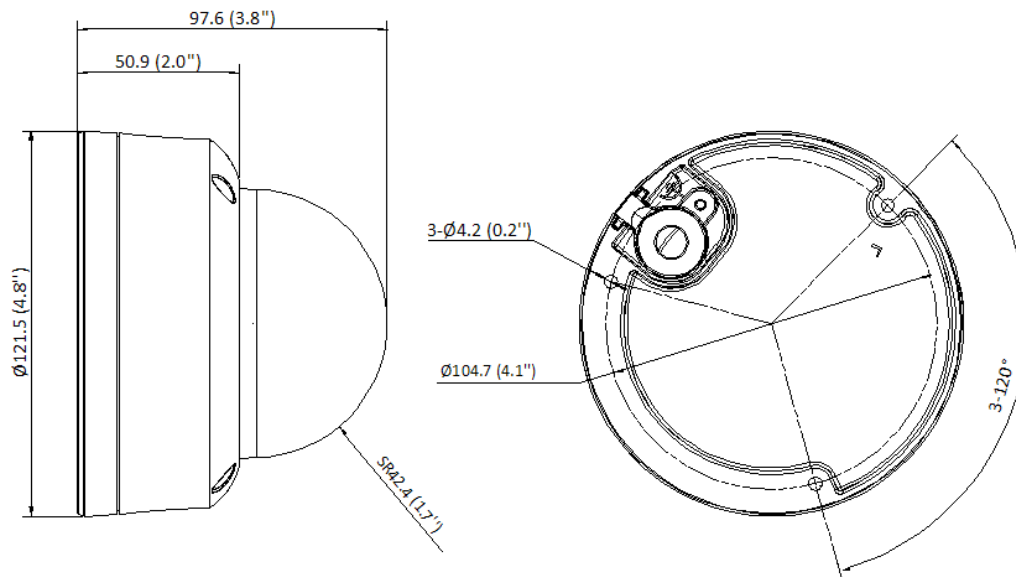

▪ Specification

Camera	
Image Sensor	1/3" Progressive Scan CMOS
Max. Resolution	2560 × 1440
Min. Illumination	Color: 0.001 Lux @ (F1.0, AGC ON), 0 Lux with light
Shutter Time	1/3 s to 1/100,000 s
Day & Night	24/7 color imaging
Angle Adjustment	Pan: 0° to 355°, tilt: 0° to 75°, rotate: 0° to 355°
Lens	
Lens Type	Fixed focal lens, 2.8 and 4 mm optional
Focal Length & FOV	2.8 mm, horizontal FOV: 96°, vertical FOV: 52°, diagonal FOV: 113° 4 mm, horizontal FOV: 75°, vertical FOV: 40°, diagonal FOV: 89°
Lens Mount	M12
Iris Type	Fixed
Aperture	F1.0
Depth of Field	2.8 mm: 2 m to ∞ 4 mm: 2.7 m to ∞
DORI	
DORI	2.8 mm, D: 64 m, O: 25 m, R: 12 m, I: 6 m 4 mm, D: 82 m, O: 32 m, R: 16 m, I: 8 m
Illuminator	
Supplement Light Type	White Light
Supplement Light Range	Up to 30 m
Smart Supplement Light	Yes
Video	
Main Stream	50 Hz: 20 fps (2560 × 1440) 25 fps (1920 × 1080, 1280 × 720) 60 Hz: 20 fps (2560 × 1440) 24 fps (1920 × 1080, 1280 × 720)
Sub-Stream	50 Hz: 25 fps (1280 × 720, 640 × 480, 640 × 360) 60 Hz: 24 fps (1280 × 720, 640 × 480, 640 × 360)
Video Compression	Main stream: H.265+/H.265/H.264+/H.264 Sub-stream: H.265/H.264/MJPEG
Video Bit Rate	32 Kbps to 8 Mbps
H.264 Type	Baseline Profile, Main Profile, High Profile
H.265 Type	Main Profile
Bit Rate Control	CBR, VBR
Region of Interest (ROI)	1 fixed region(s) for main stream
Network	
Security	Password protection, complicated password, watermark, basic and digest authentication for HTTP, WSSE and digest authentication for Open Network Video Interface, security audit log, host authentication (MAC address)
Simultaneous Live View	Up to 6 channels
API	Open Network Video Interface (Profile S, Profile T), ISAPI, SDK

▪ **Available Model**

IPC-D149HA (2.8/4 mm)

▪ **Dimension**

Unit: mm (inch)

▪ **Accessory**

▪ **Optional**

HIA-B401-120B Wall Mount	HIA-B401-120 Wall Mount	HIA-P101 Rain Shade	HIA-B301 Vertical Pole Mount	HIA-B101-120 Pendant Mount