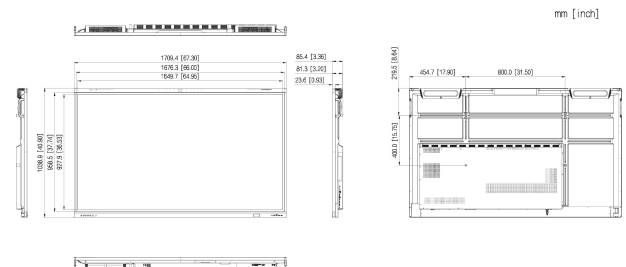

# Ulti for Meeting | DHI-LPH75-MC480-U

Pick-up Distance	0 m–12 m (0 ft–39.37 ft)
AGC	Yes
Echo Cancellation	Yes
Intelligent Noise Filtering	Yes
<b>General</b>	
Power Supply	100–240 VAC, 50/60 Hz, 5.5 A
Power Consumption	550 W (typ.)
Standby Power Consumption	≤0.5 W
Operating Temperature	0 °C to +40 °C (+32 °F to +104 °F)
Storage Temperature	–20 °C to +60 °C (–4 °F to +140 °F)
Operating Humidity	10%–90% (RH)
Storage Humidity	10%–90% (RH)
Product Material	Metal
Glass	3.2 mm anti-glare tempered glass
Casing Color (Frame/Rear)	Black
Product Dimensions	1,709.4 mm × 1,038.9 mm × 85.4 mm (67.30" × 40.90" × 3.36")
Frame Size	U: 33.3 mm, L/R: 14.6 mm, D: 43.0 mm (U: 2.42", L/R: 0.69", D: 1.11")
Packaging Dimensions	1,863.0 mm × 225.0 mm × 1,163.0 mm (73.35" × 8.86" × 45.79")
Net Weight	51.05 kg (112.55 lb)
Gross Weight	64.00 kg (141.10 lb)
Holes Distance	800 mm × 400 mm (31.50" × 15.75")
Installation	Wall mount or mobile bracket
Packing List	power cord × 1 Smart interactive whiteboard × 1 Stylus pen × 2 Wall mount bracket × 1 remote control × 1 Pack of wall mount screws × 1

## Ordering Information

Type	Model	Description
Smart interactive whiteboard	DHI-LPH75-MC480-U	75 inch Smart interactive whiteboard

## Dimensions (mm[inch])