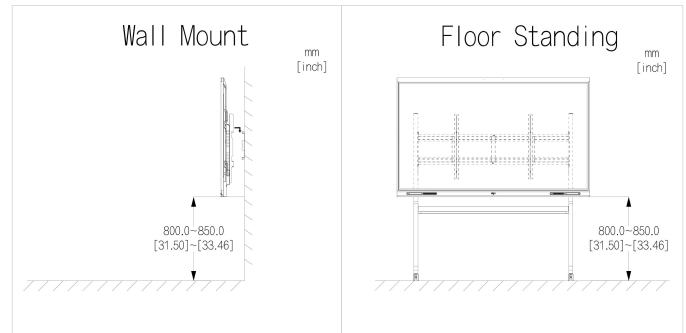

# Ulti for Meeting | DHI-LPH75-MC480-U

Pick-up Distance	0 m–12 m (0 ft–39.37 ft)
AGC	Yes
Echo Cancellation	Yes
Intelligent Noise Filtering	Yes
<b>General</b>	
Power Supply	100–240 VAC, 50/60 Hz, 5.5 A
Power Consumption	550 W (typ.)
Standby Power Consumption	≤0.5 W
Operating Temperature	0 °C to +40 °C (+32 °F to +104 °F)
Storage Temperature	–20 °C to +60 °C (–4 °F to +140 °F)
Operating Humidity	10%–90% (RH)
Storage Humidity	10%–90% (RH)
Product Material	Metal
Glass	3.2 mm anti-glare tempered glass
Casing Color (Frame/Rear)	Black
Product Dimensions	1,709.4 mm × 1,038.9 mm × 85.4 mm (67.30" × 40.90" × 3.36")
Frame Size	U: 33.3 mm, L/R: 14.6 mm, D: 43.0 mm (U: 2.42", L/R: 0.69", D: 1.11")
Packaging Dimensions	1,863.0 mm × 225.0 mm × 1,163.0 mm (73.35" × 8.86" × 45.79")
Net Weight	51.05 kg (112.55 lb)
Gross Weight	64.00 kg (141.10 lb)
Holes Distance	800 mm × 400 mm (31.50" × 15.75")
Installation	Wall mount or mobile bracket
Packing List	power cord × 1 Smart interactive whiteboard × 1 Stylus pen × 2 Wall mount bracket × 1 remote control × 1 Pack of wall mount screws × 1

## Dimensions (mm[inch])